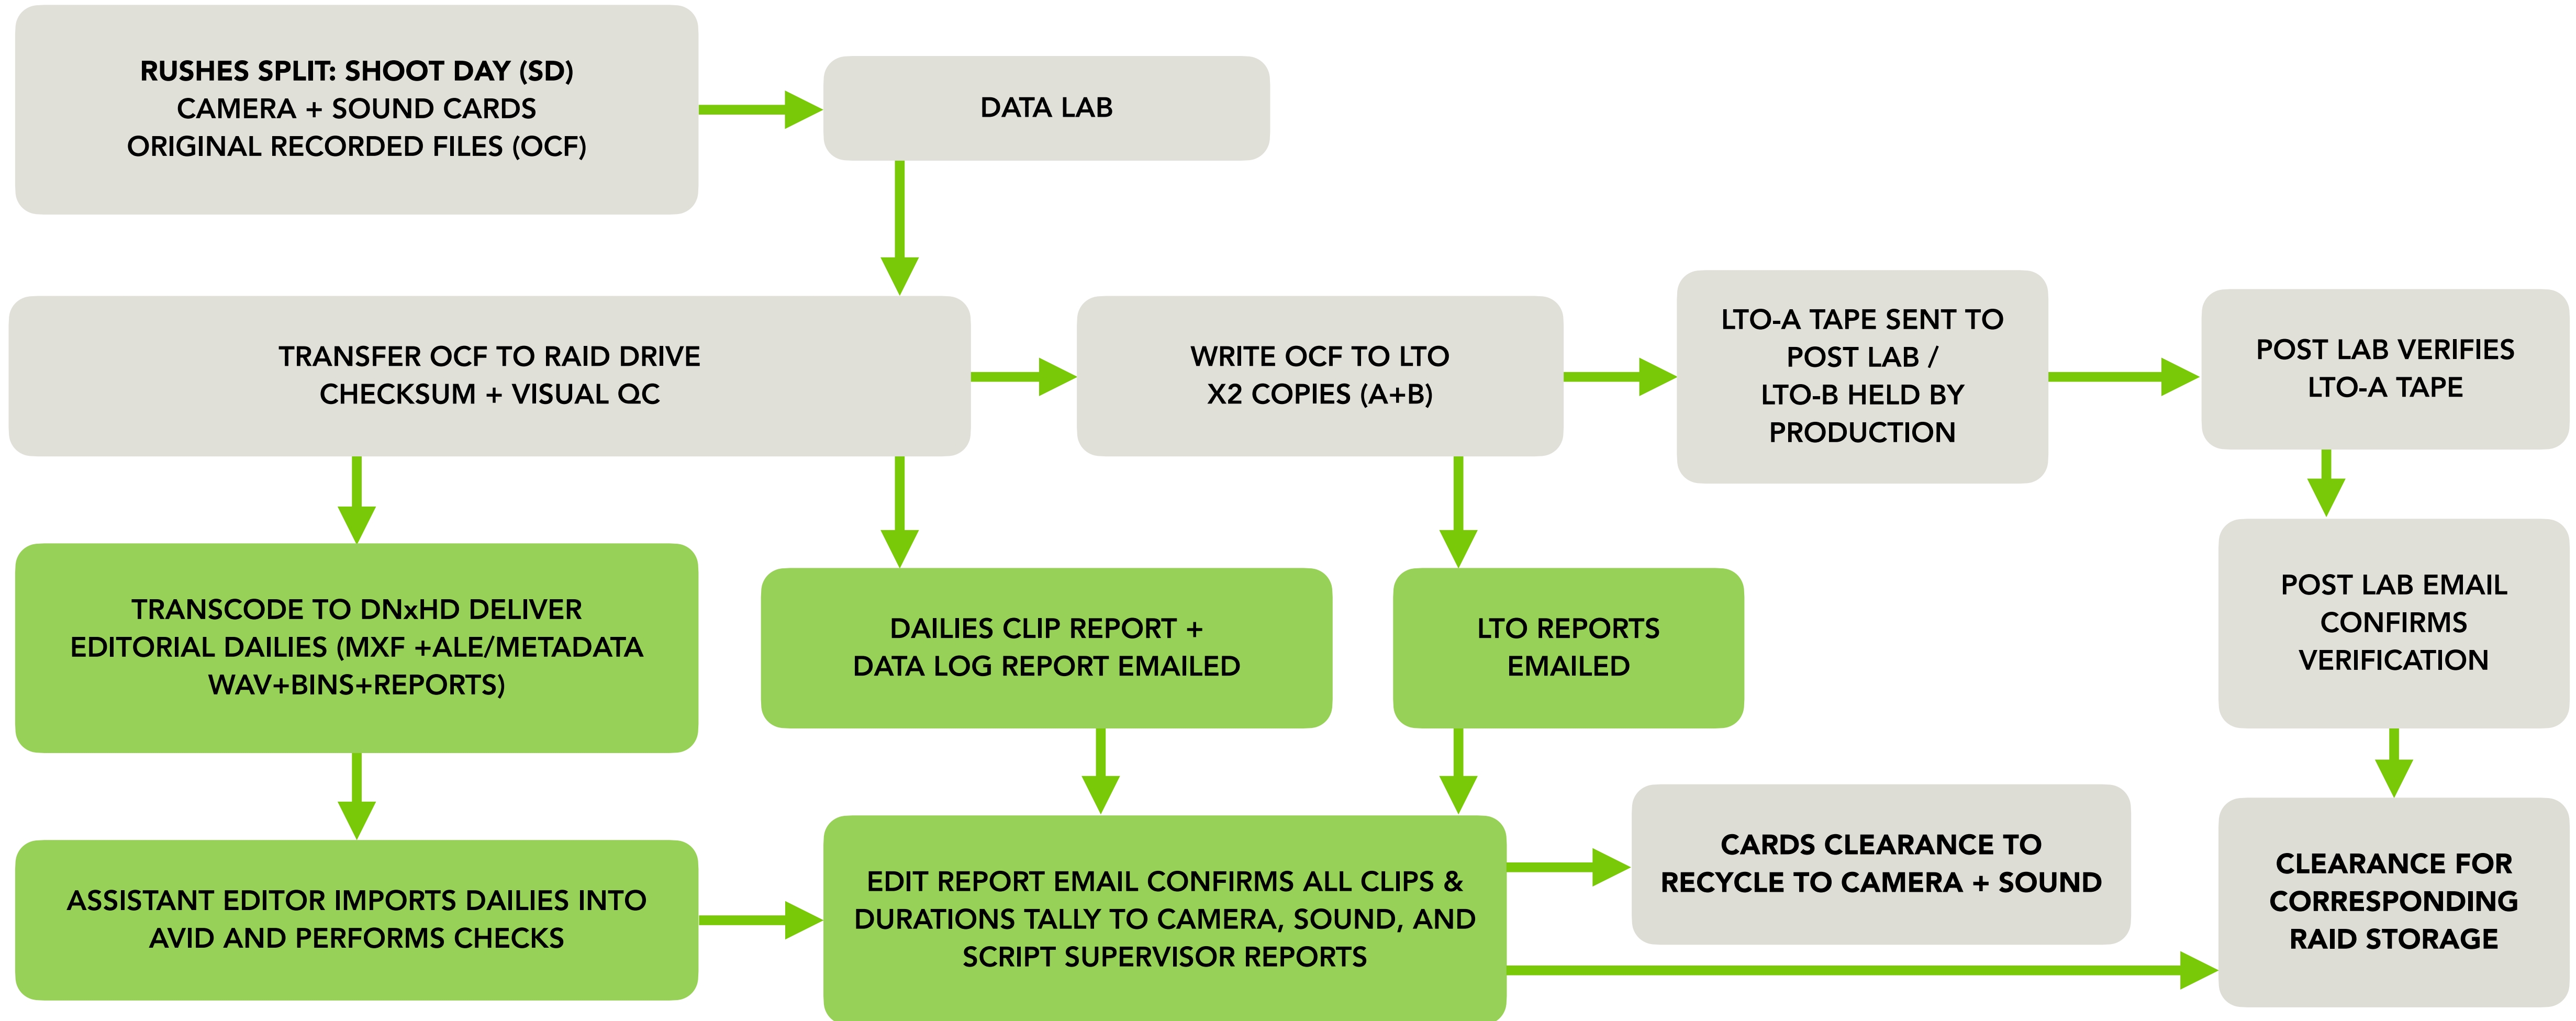

POST PIPELINES

WORKFLOW/PIPELINES OF POST PRODUCTION

ppostanddeliver.com.au

PRINCIPAL PHOTOGRAPHY WORKFLOW

CAPTURE/DAILIES/ARCHIVE

WORKFLOW

- Schedule
- Capture
- Dailies
- Clearance
- Archive

SPECIFICATIONS

- Camera
- Sound
- Data Lab
- Script
- Editorial

DELIVERIES

- Original Data
- Dailies
- Reports
- Distribution

DAILIES & DATA PIPELINE

POST PRODUCTION PIPELINE